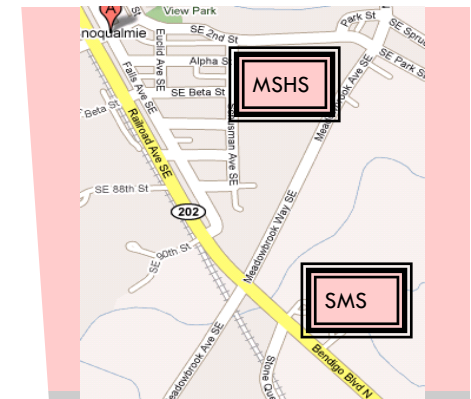

Snoqualmie Middle School Music Boosters Association

The SMSMBA is a 501c3 non-profit organization committed to the continued support of music at Snoqualmie Middle School.

This year, the SMS MBA is putting energy into increasing community participation in music. This community band is the first step towards what will hopefully become several opportunities to create music throughout the Snoqualmie Valley. If you would like to be a part of the SMS MBA, please contact them at:

PO Box 90, North Bend, WA 98045